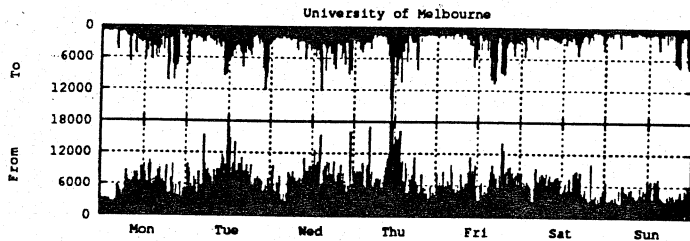

Traffic over Victorian Links - Bytes/Sec

For week ending Feb 10, 1991