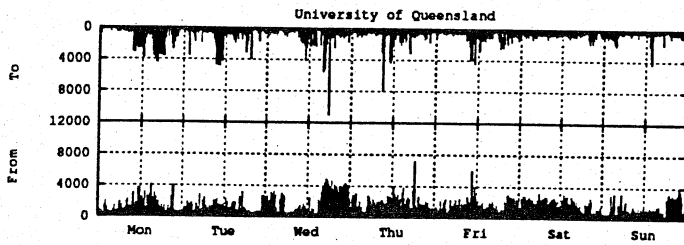

Traffic over Queensland Links - Bytes/Sec

For week ending Feb 10, 1991