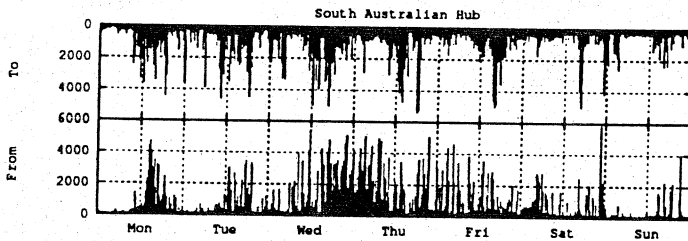

Incoming Packets - Jan 91 (55 Mpackets)

Incoming Bytes - Jan 91 (13.07 Gbytes)

Outgoing Packets - Jan 91 - (59 Mpackets)

Outgoing Bytes - Jan 91 (6.56 Gbytes)

Traffic over AARNet Backbone - Bytes/Sec

For week ending Feb 10, 1991