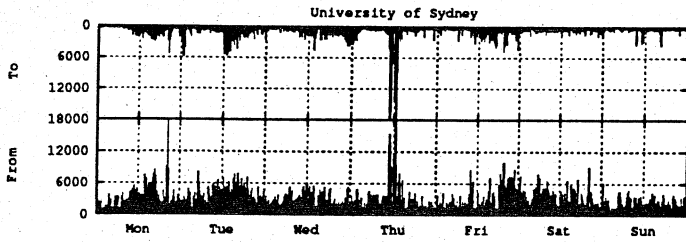

Traffic over NSW Links - Bytes/Sec

For week ending Feb 10, 1991