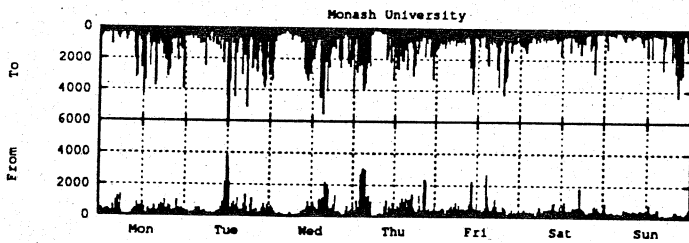

Traffic over Victorian Links - Bytes/Sec

For week ending Feb 10, 1991