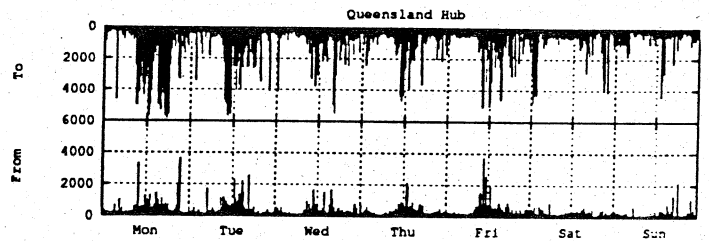

Incoming Packets - Jan 91 (55 Mpackets)

Incoming Bytes - Jan 91 (13.07 Gbytes)

Outgoing Packets - Jan 91 - (59 Mpackets)

Outgoing Bytes - Jan 91 (6.56 Gbytes)

Traffic over AARNet Backbone - Bytes/Sec

For week ending Feb 10, 1991