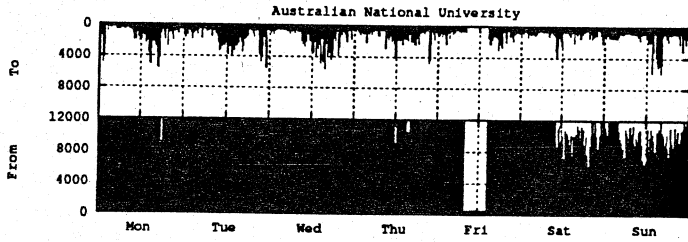

Traffic over Queensland Links - Bytes/Sec

For week ending Feb 10, 1991

Traffic over Tasmanian Links - Bytes/Sec

For week ending Feb 10, 1991

Traffic over ACT Links - Bytes/Sec

For week ending Feb 10, 1991

Traffic over West Australian Links - Bytes/Sec