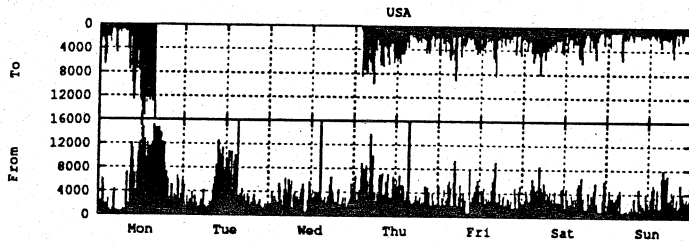

Incoming Packets - Jan 91 (55 Mpackets)

Incoming Bytes - Jan 91 (13.07 Gbytes)

Outgoing Packets - Jan 91 - (59 Mpackets)

Outgoing Bytes - Jan 91 (6.56 Gbytes)

Traffic over AARNet Backbone - Bytes/Sec

For week ending Feb 10, 1991