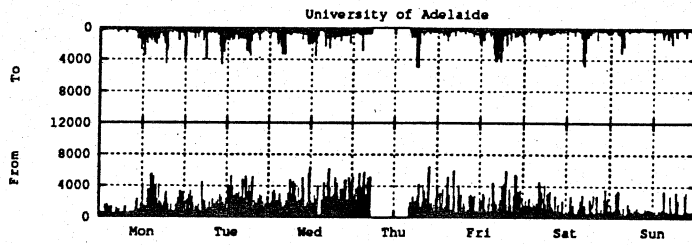

Traffic over Victorian Links - Bytes/Sec

For week ending Feb 10, 1991

Traffic over NSW Links - Bytes/Sec

For week ending Feb 10, 1991

487

Traffic over South Australian Links - Bytes/Sec

For week ending Feb 10, 1991

Traffic over Queensland Links - Bytes/Sec

For week ending Feb 10, 1991

Traffic over Tasmanian Links - Bytes/Sec

For week ending Feb 10, 1991

Traffic over ACT Links - Bytes/Sec

For week ending Feb 10, 1991

Traffic over West Australian Links - Bytes/Sec